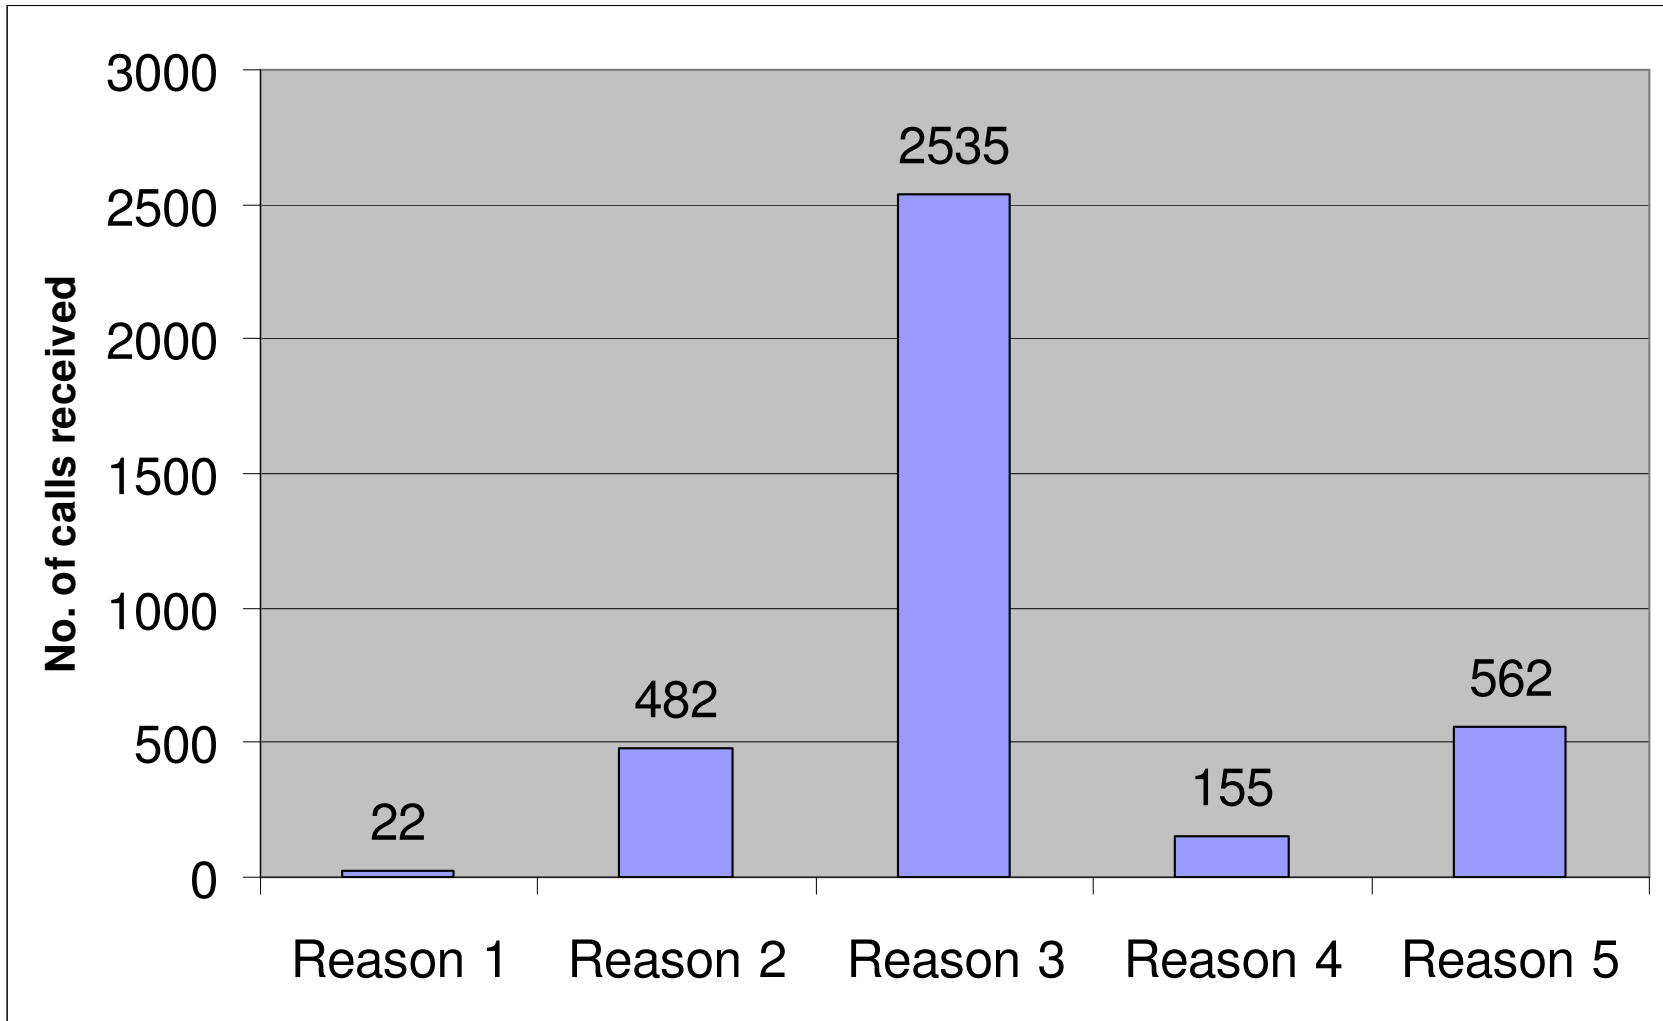

# Sample Report 2

Simple and clear

One chart to one page – Printed on A3  
paper and presented in an A3  
presentation folder

2005

# Returned surveys by department – 3756 returned

# Reason for call